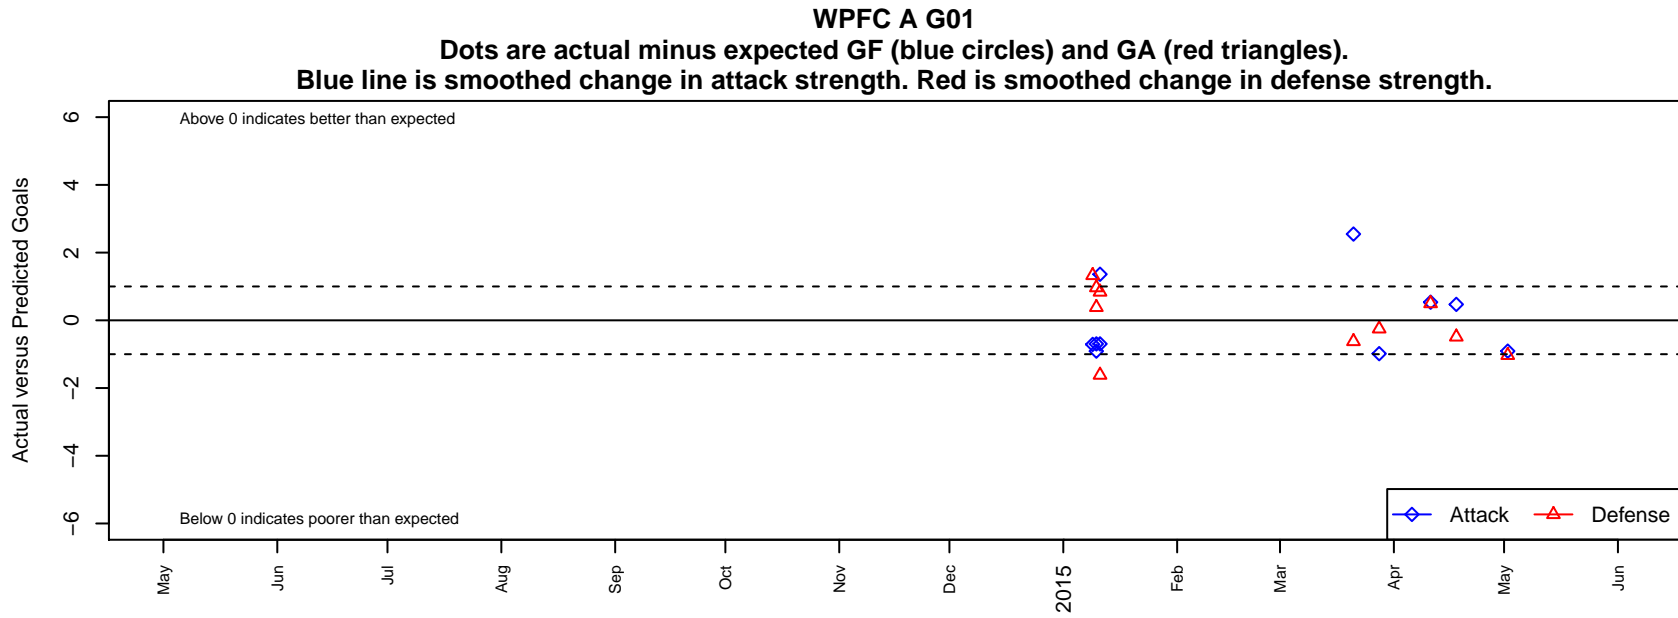

WPFC A G01

Washington Premier FC
Tacoma, WA
G01 total strength=1203
attack=4.8 defense=3.41
notes= 2014; U13 A=Black

alt names used:

Venues played:
2014 PacNW Winter Classic Premier U13
2014 WYS Presidents Cup G01 Division 1

**attack and defense variance (black dot)
relative to other teams
and top 10 in region**

**attack and defense rating
relative to others at age
and all opponents in last 13 months**

**attack and defense rating
relative to others at age
and all opponents in last 13 months**

Performance relative to 13 month average

Performance relative to 13 month average

Distribution of opponents
 Red = Lose zone, Blue = Win zone, Green = Even
 Black line separates win/lose zones

lot. A=Neither has attack advantage, B=Opponent has both attack and defense advantage, C=Opponent has both attack and defense disadvantage, D=Both have